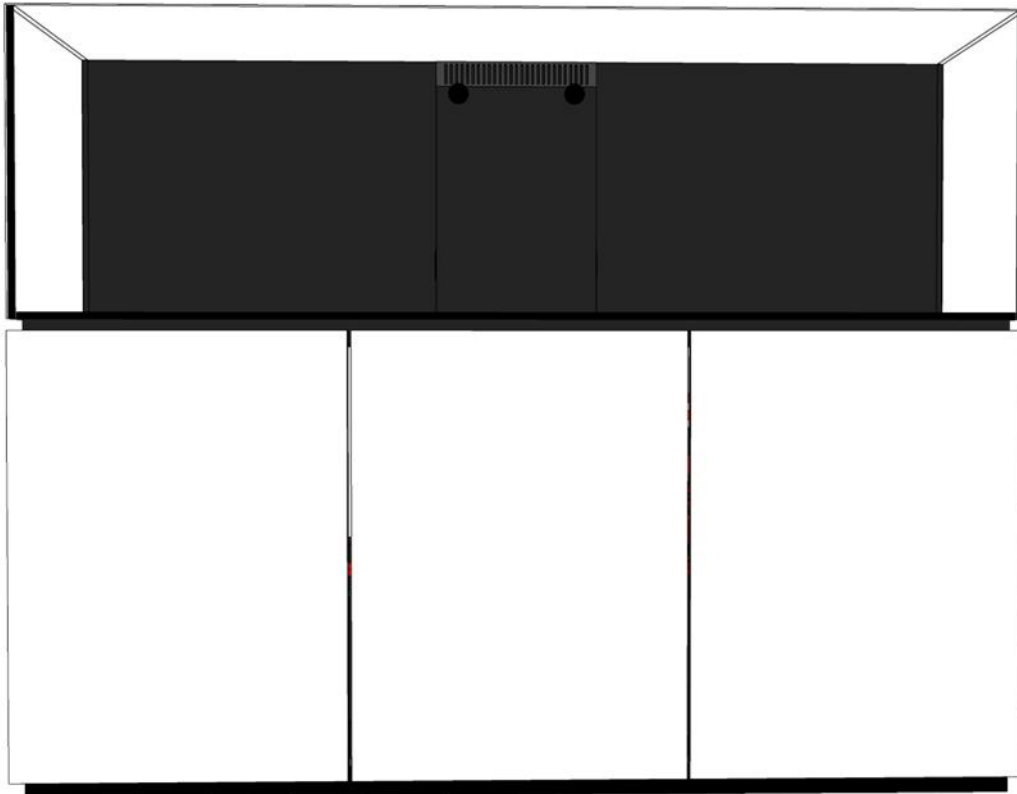

**Neptunian Cube**

## Installation Manual

**MAGIC-180**

 x6	 x24  x3	 x2	 x3	 x1
---	---	---	---	---

18

19