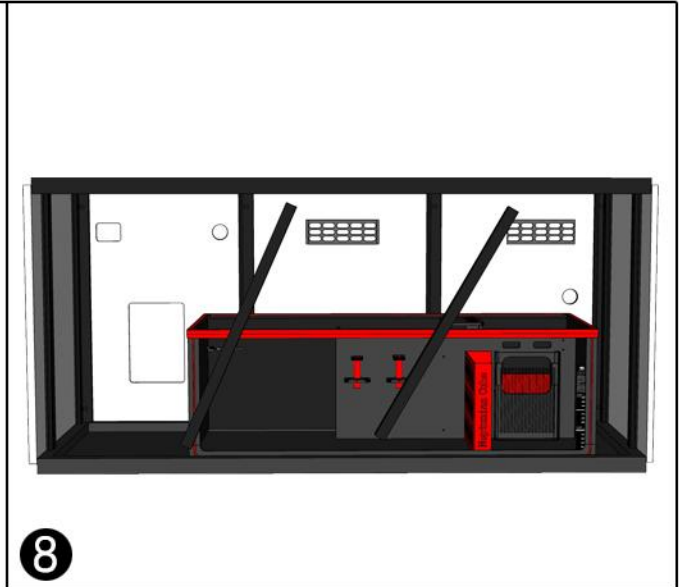

Neptunian Cube

Installation Manual

MAGIC-150

 x6	 x24  x3	 x2	 x3	 x1
---	---	---	---	---

18

19