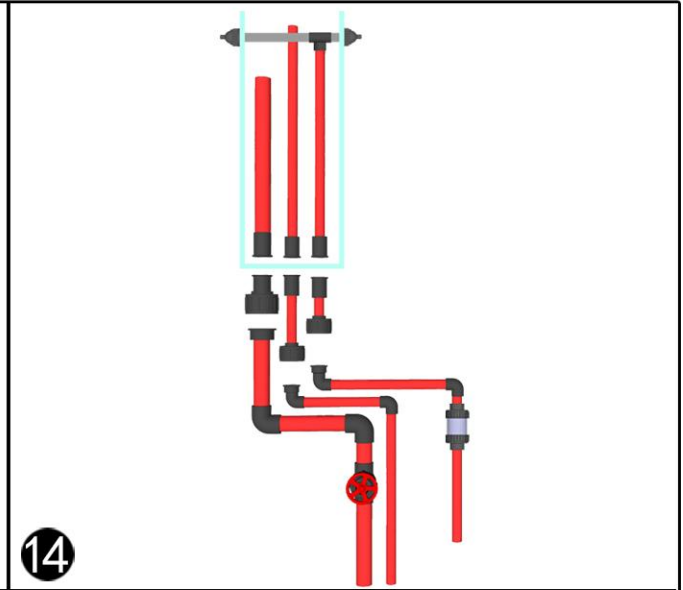

Neptunian Cube

Installation Manual

MAGIC-150

 x6	 x24  x3	 x2	 x3	 x1
---	---	---	---	---

18

19