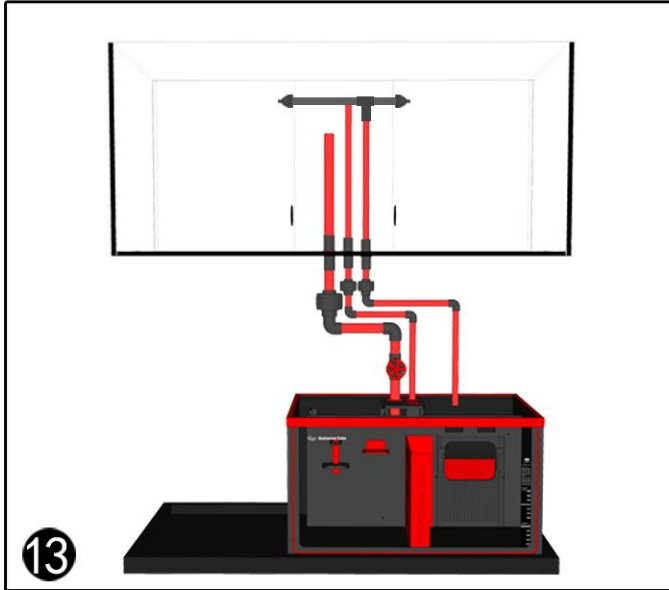

Neptunian Cube

Installation Manual

MAGIC-150

 x6	 x24  x3	 x2	 x3	 x1
---	---	---	---	---

18

19