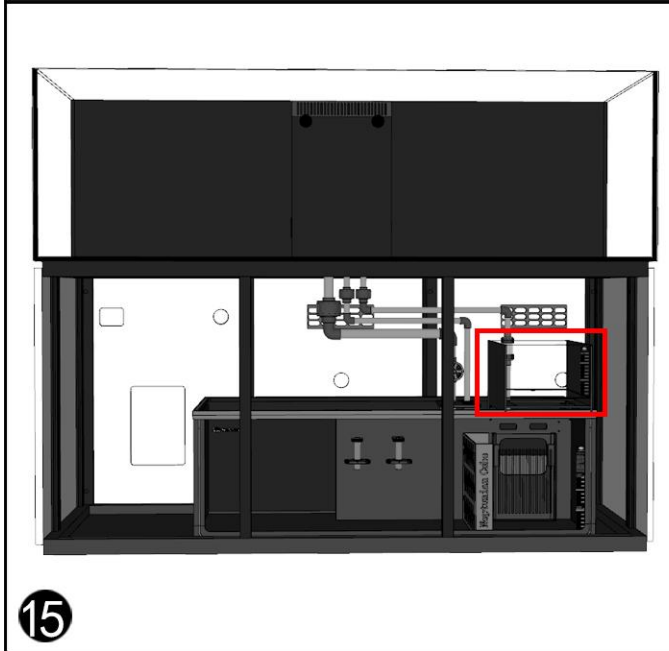

Neptunian Cube

Installation Manual

MAGIC-150

 x6	 x24  x3	 x2	 x3	 x1
---	---	---	---	---

18

19