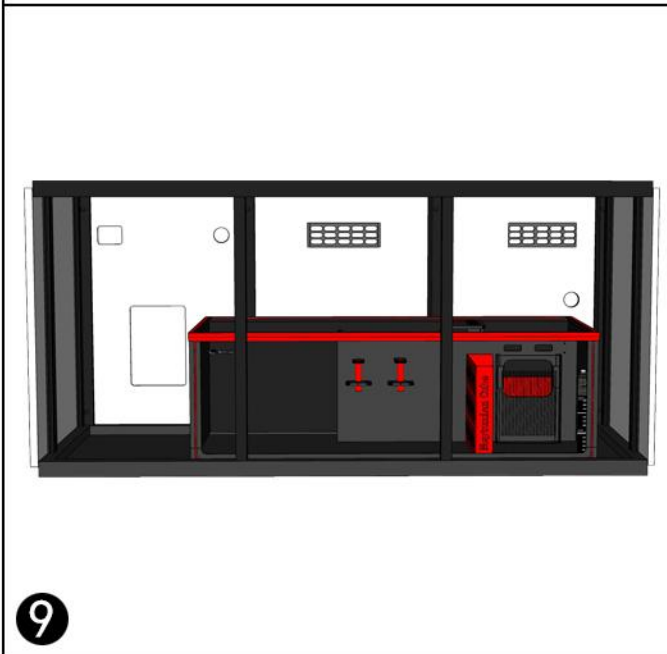

Neptunian Cube

Installation Manual

MAGIC-150

 x6	 x24  x3	 x2	 x3	 x1
---	---	---	---	---

18

19