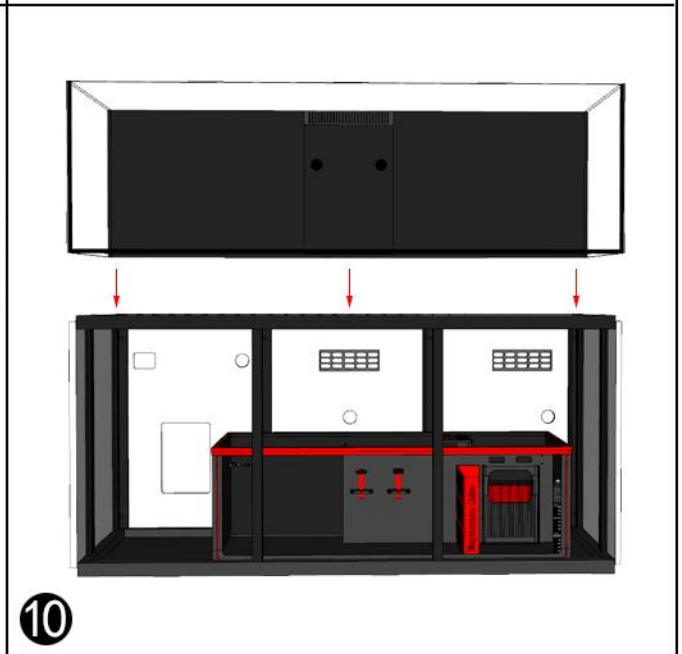

Neptunian Cube

Installation Manual

MAGIC-150

 x6	 x24  x3	 x2	 x3	 x1
---	---	---	---	---

18

19