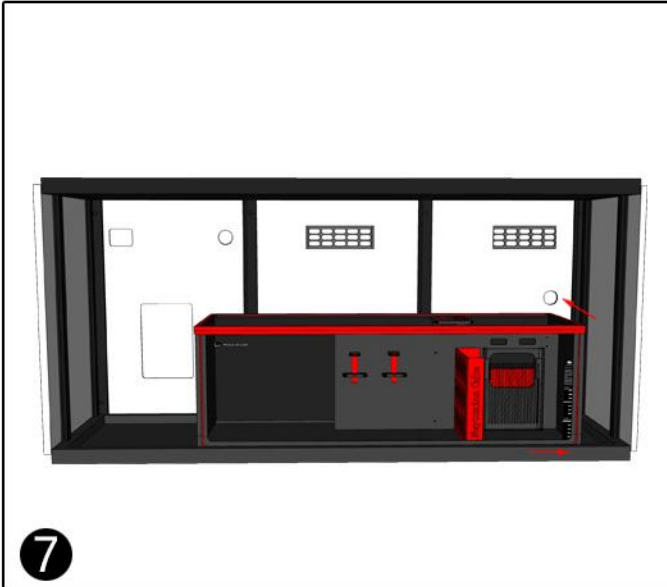

Neptunian Cube

Installation Manual

MAGIC-150

 x6	 x24  x3	 x2	 x3	 x1
---	---	---	---	---

18

19