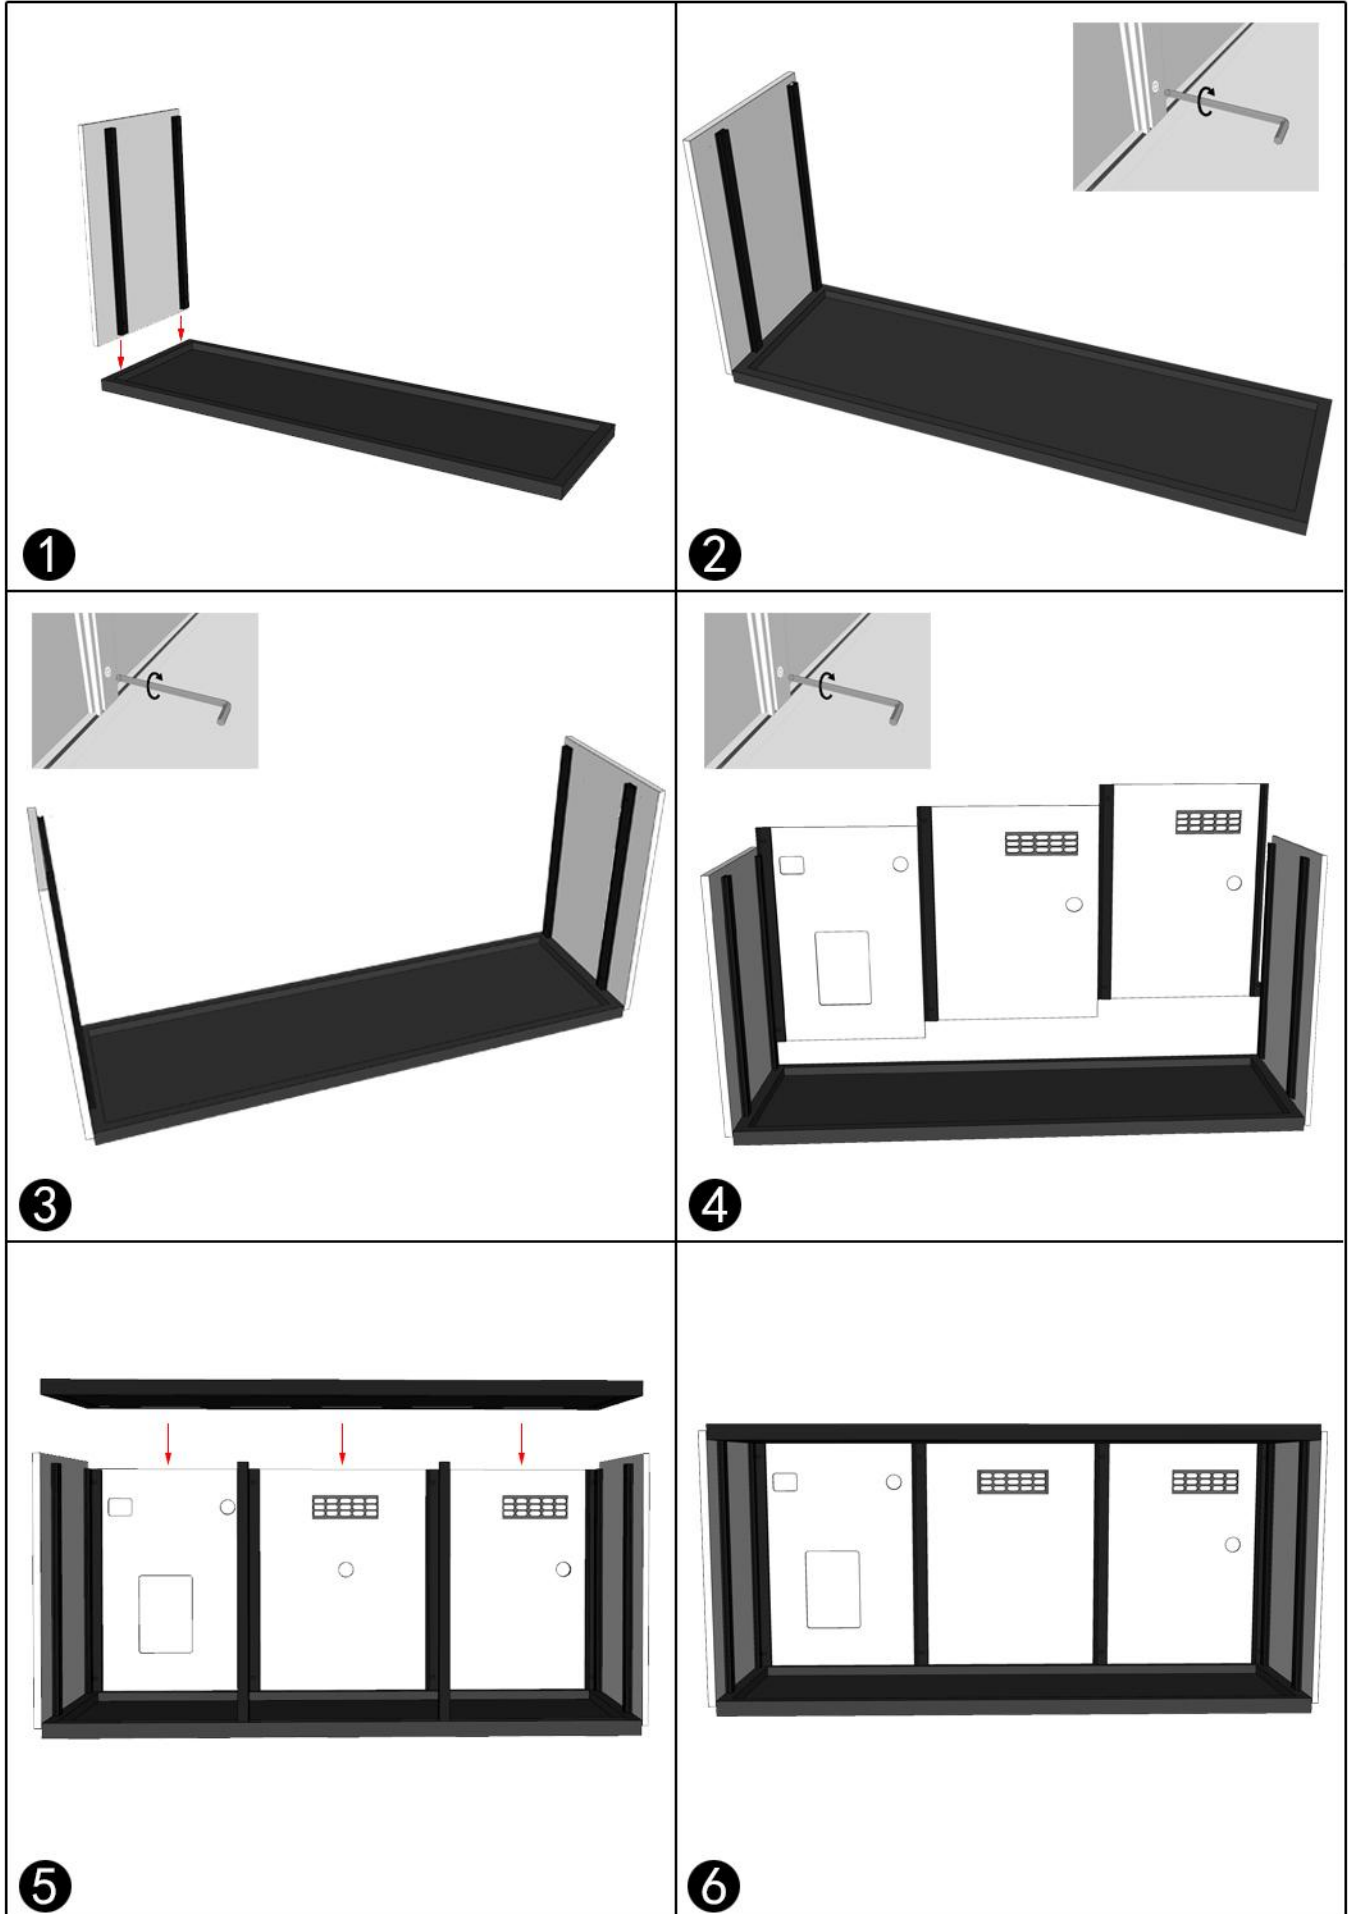

Neptunian Cube

Installation Manual

MAGIC-150

 x6	 x24  x3	 x2	 x3	 x1
---	---	---	---	---

18

19