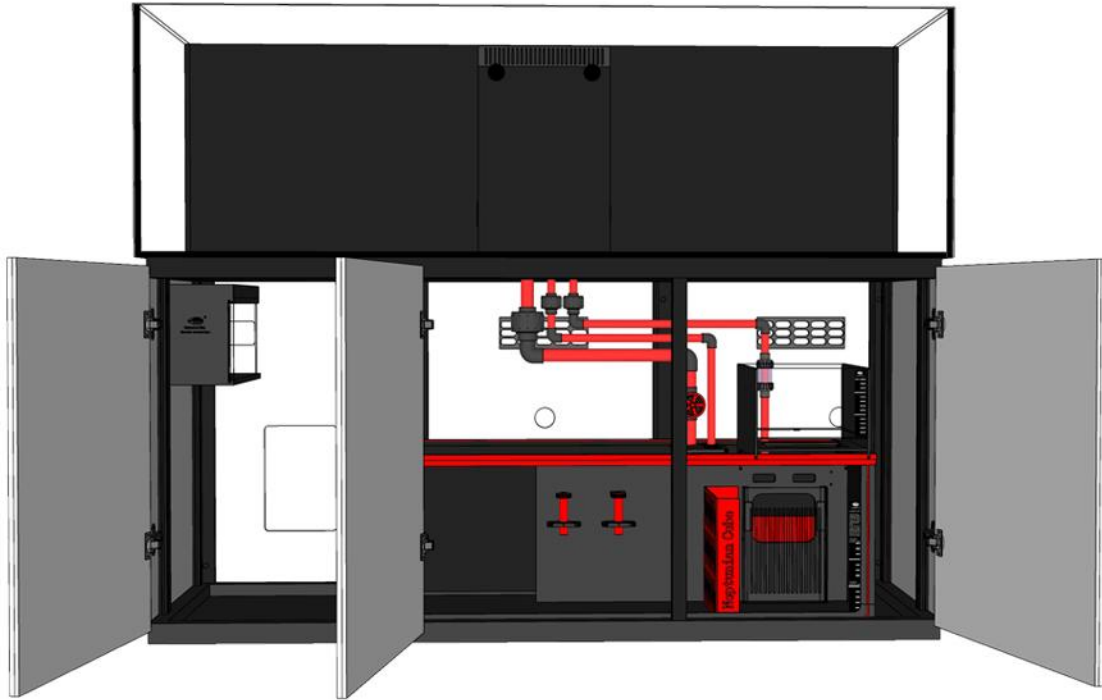

Neptunian Cube

Installation Manual

MAGIC-150

 x6	 x24  x3	 x2	 x3	 x1
---	---	---	---	---

18

19