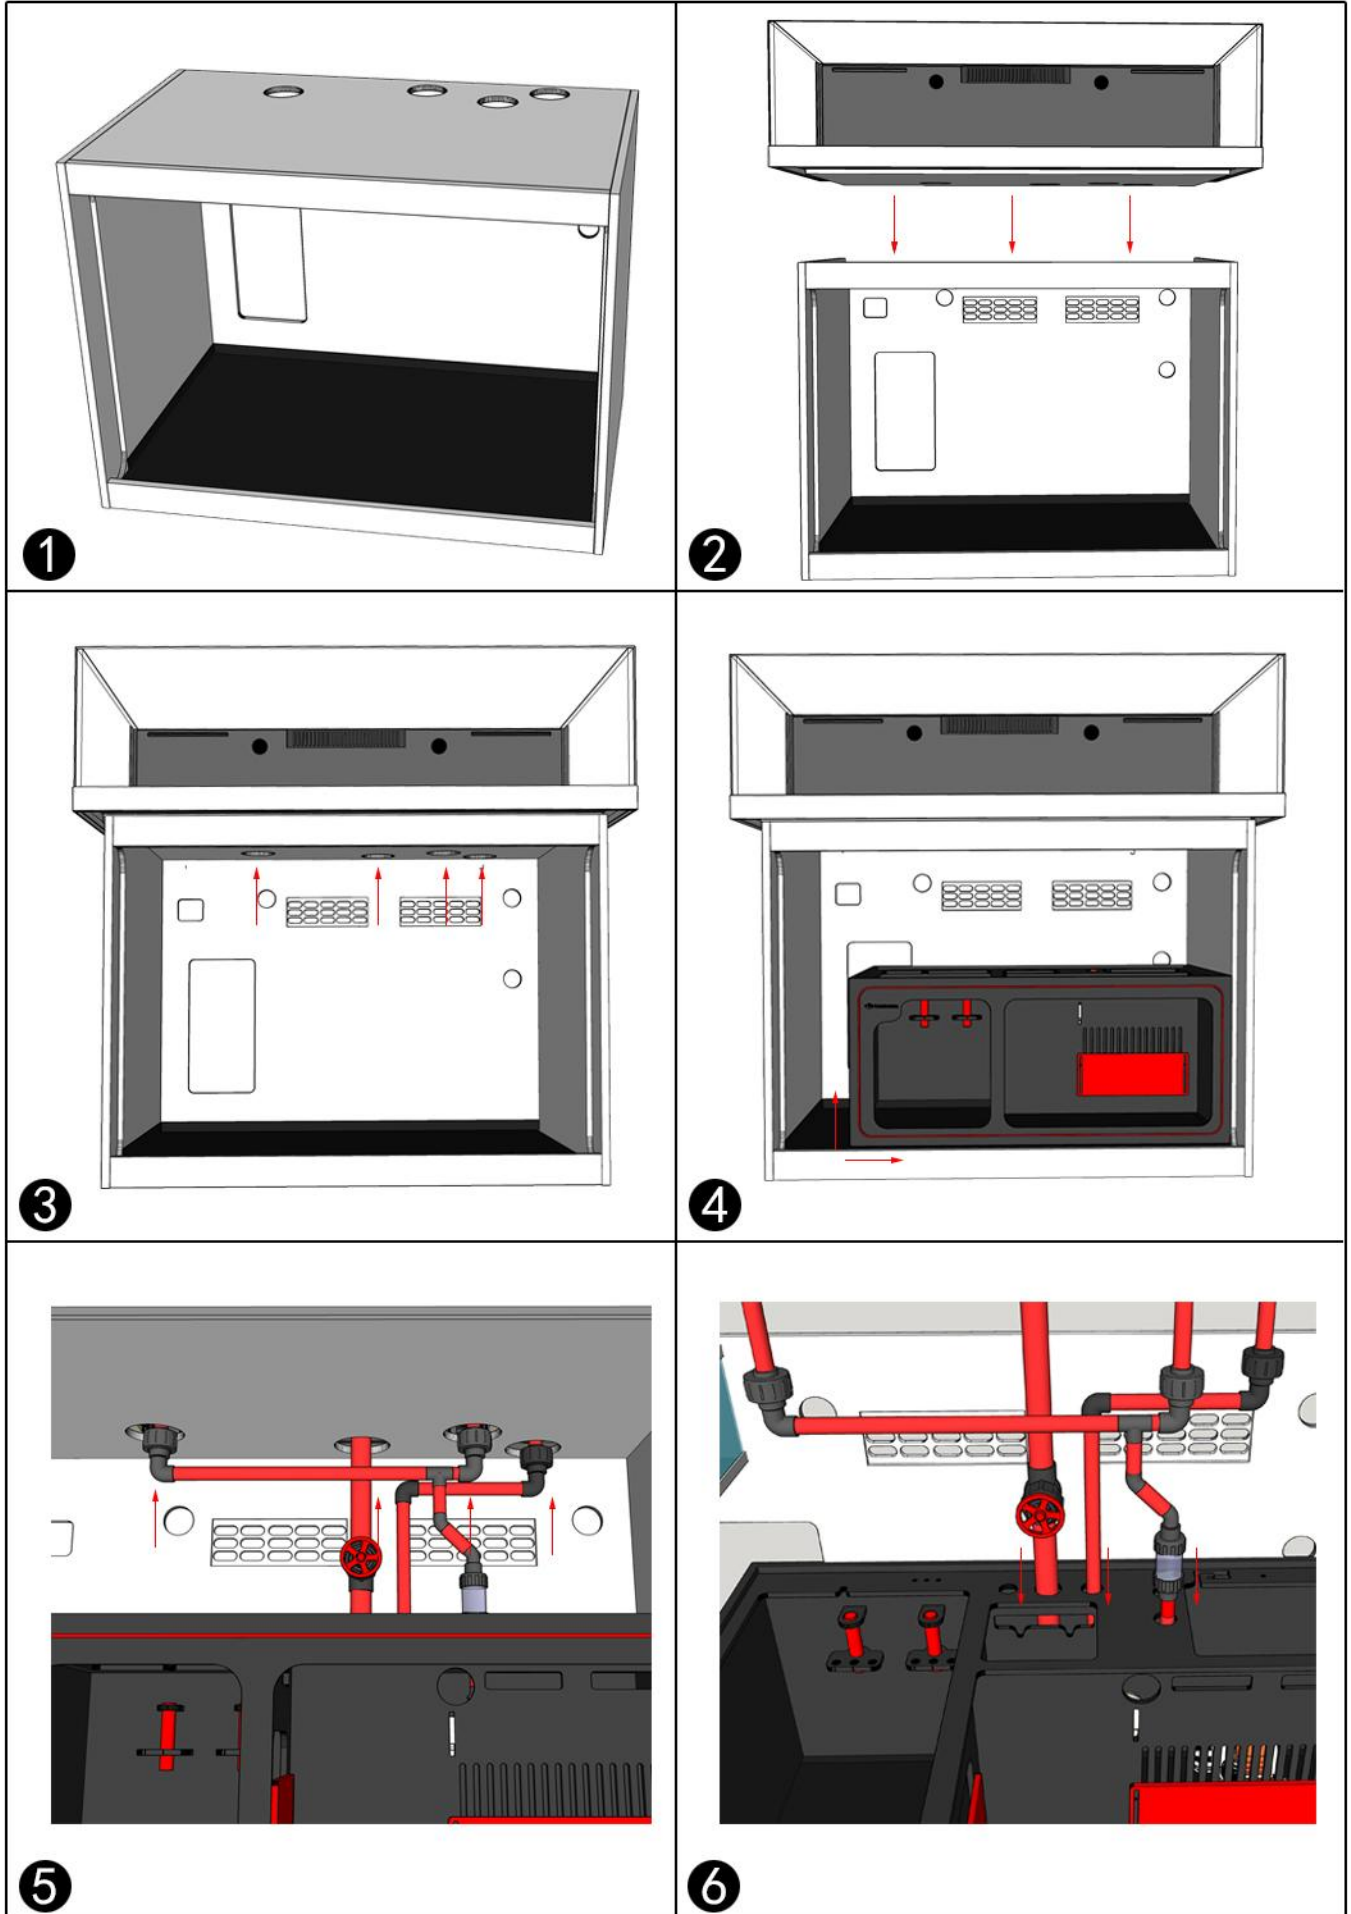

Neptunian Cube

Installation Manual

Lagoon-120

 <p>x4</p>	 <p>x24</p>	 <p>x2</p>	 <p>x3</p>
	 <p>x3</p>		

11